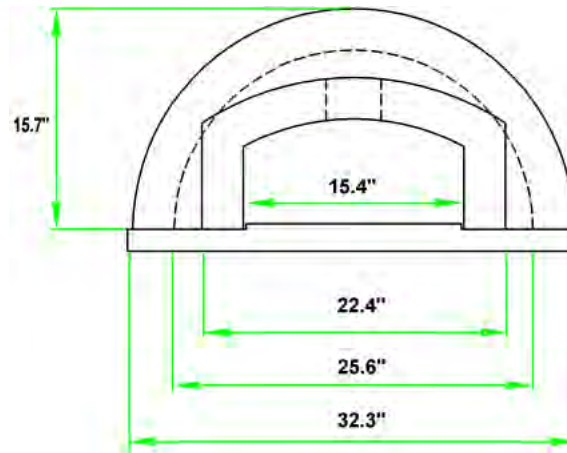

Pop Top

Weight: ±550 lbs.

Pop Jr.

Contact Us:
Email: Sales@KTRefractories.com
Fax: 713-838-2248
Call: **1-877-365-2995**
for your **Pop Top** and **Pop Jr.**
today!