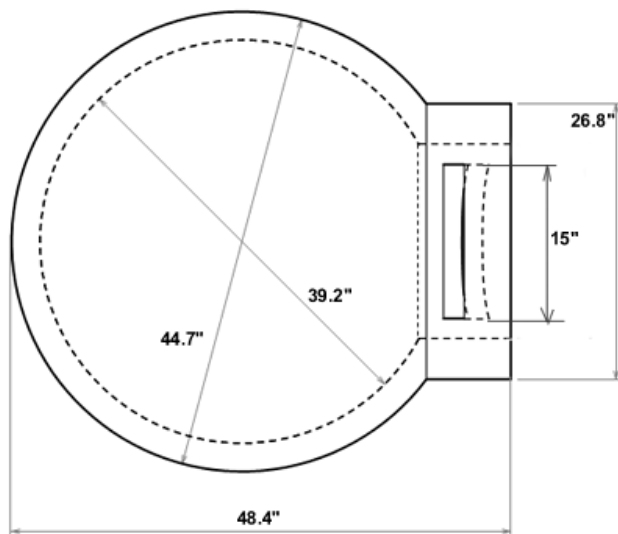

Pop Top

Weight: ±550 lbs.

Pop Jr.

Contact Us:
Email: Sales@KTRefractories.com
Fax: 713-838-2248
Call: **1-877-365-2995**
for your **Pop Top** and **Pop Jr.**
today!