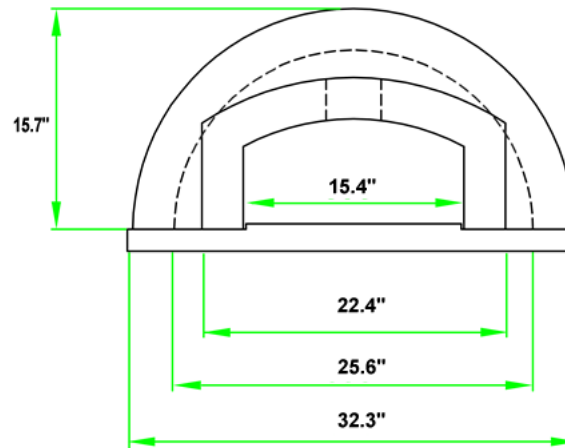

Pop Top

Weight: ±550 lbs.

Pop Jr.

Contact Us:
Email: Sales@KTRefractories.com
Fax: 713-838-2248
Call: **1-877-365-2995**
for your **Pop Top** and **Pop Jr.**
today!