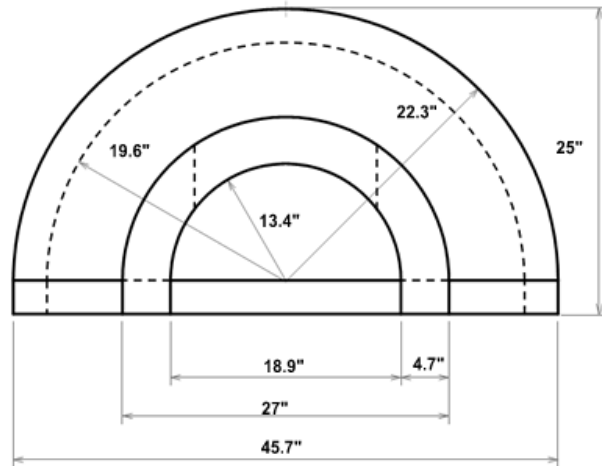

Pop Top

Weight: ±550 lbs.

Pop Jr.

Contact Us:
Email: Sales@KTRefractories.com
Fax: 713-838-2248
Call: **1-877-365-2995**
for your **Pop Top** and **Pop Jr.**
today!