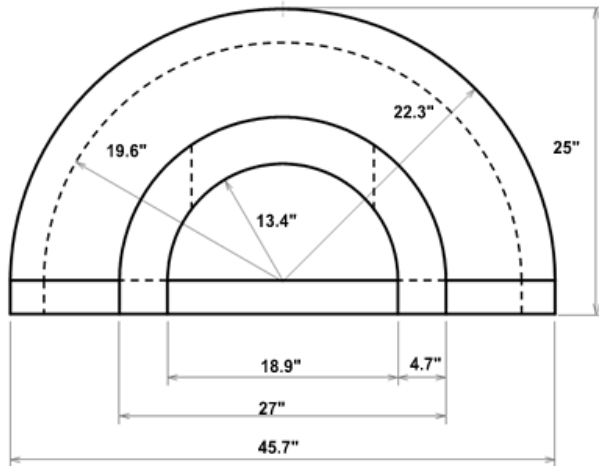

Pop Top

Weight: ±550 lbs.

Pop Jr.

Contact Us:
Email: Sales@KTRefractories.com
Fax: 713-838-2248
Call: **1-877-365-2995**
for your **Pop Top** and **Pop Jr.**
today!