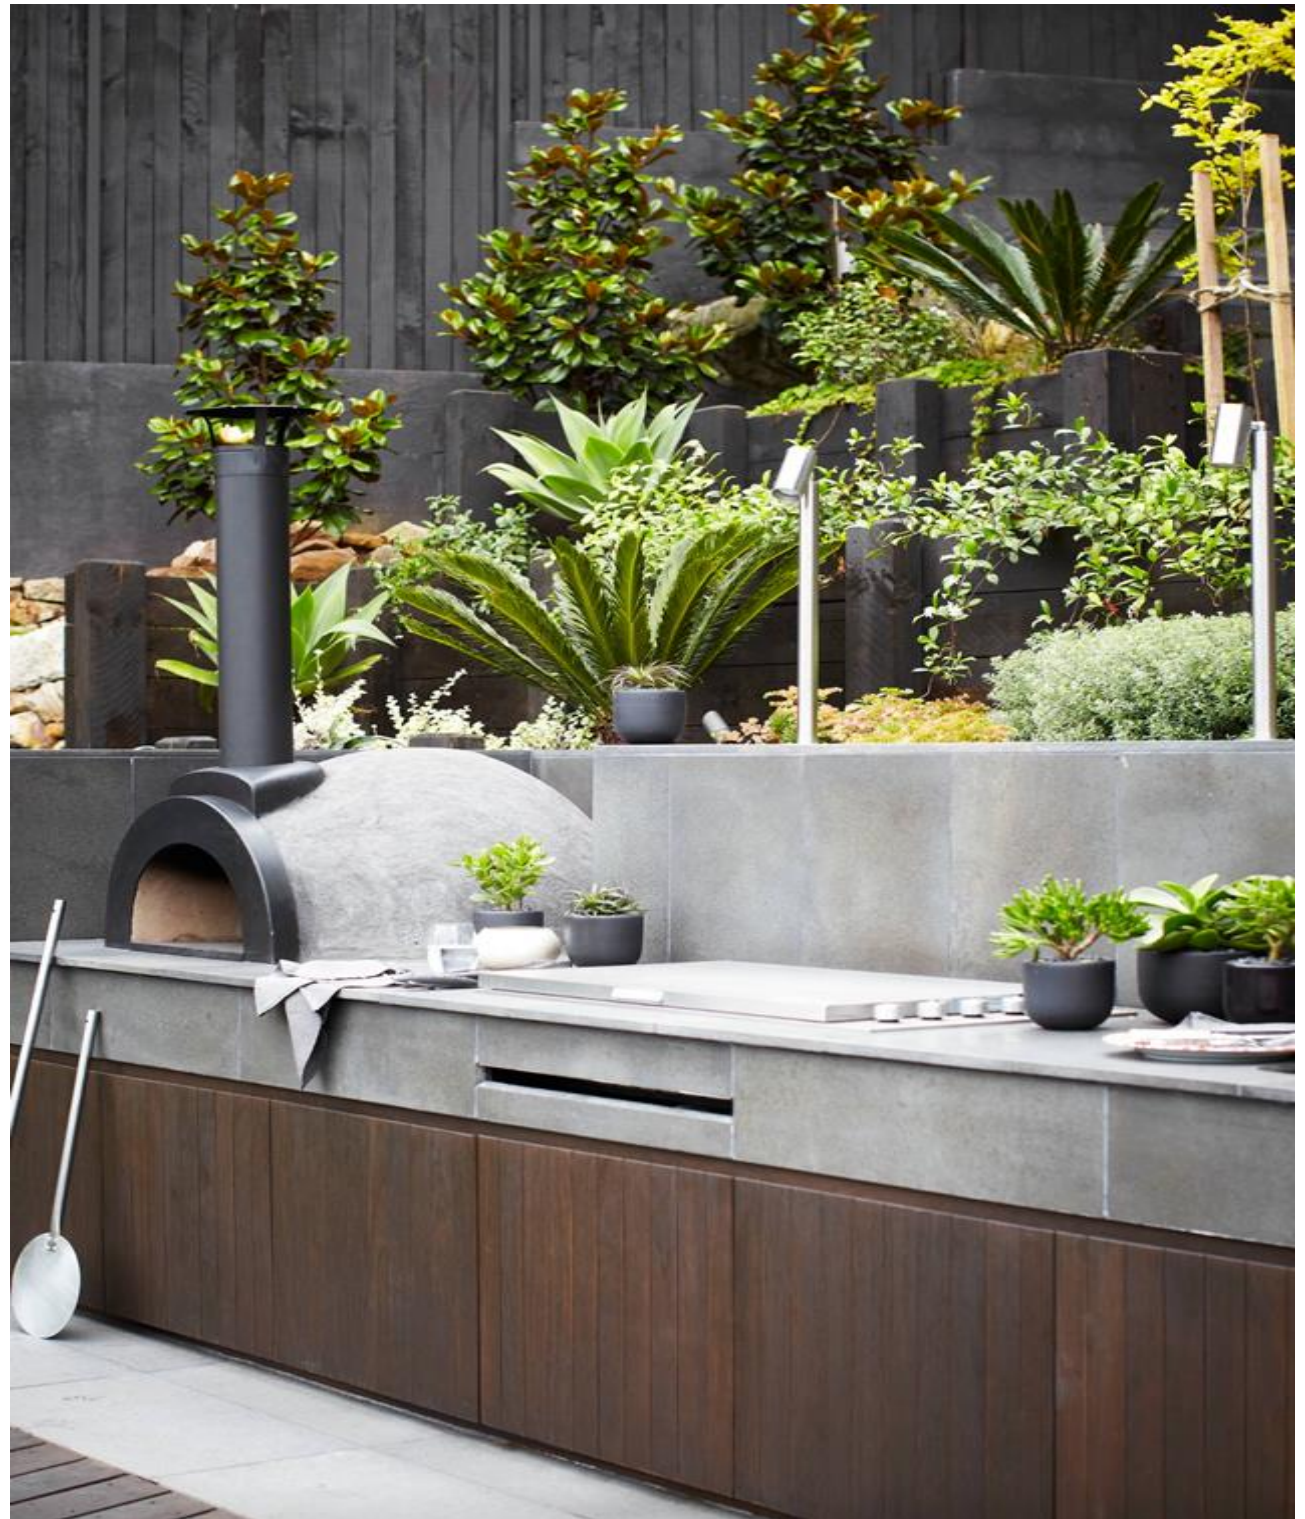

KT Refractories US Company

Our pre-casted single piece dome is ideal for pizza ovens, wood fired ovens, and outdoor cooking.

- Great outdoor cooking product
- Designed by professionals
- Lightweight refractory material
- Energy saving & fast heating
- Optimal temperature & heat retention
- Pre-casted single piece

KT Refractories US Company
<http://www.ktrefractories.com>

Warehouse Address:
4583 S Wayside Dr.
Houston, TX 77025
Phone: 281.935.7219
Fax: 713.838.2248
Sales@KTRefractories.com