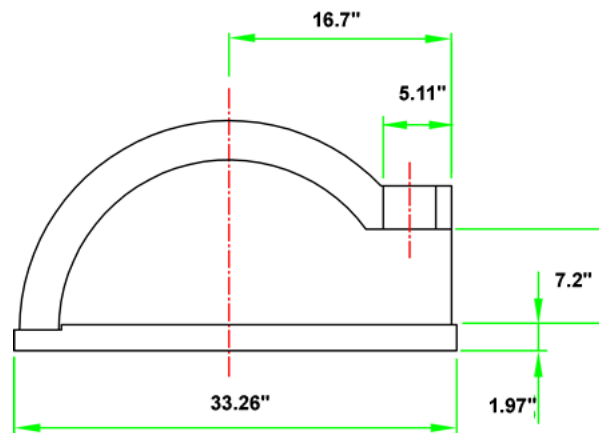

Pop Top

Weight: ±550 lbs.

Pop Jr.

Contact Us:
Email: Sales@KTRefractories.com
Fax: 713-838-2248
Call: **1-877-365-2995**
for your **Pop Top** and **Pop Jr.**
today!