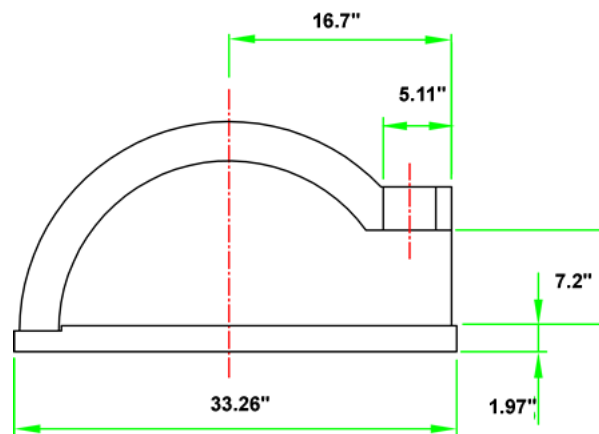

Pop Top

Weight: ±550 lbs.

Pop Jr.

Contact Us:
Email: Sales@KTRefractories.com
Fax: 713-838-2248
Call: **1-877-365-2995**
for your **Pop Top** and **Pop Jr.**
today!