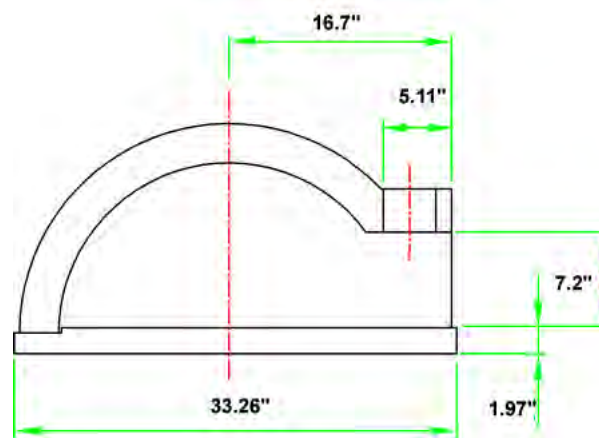

Pop Top

Weight: ±550 lbs.

Pop Jr.

Contact Us:
Email: Sales@KTRefractories.com
Fax: 713-838-2248
Call: **1-877-365-2995**
for your **Pop Top** and **Pop Jr.**
today!